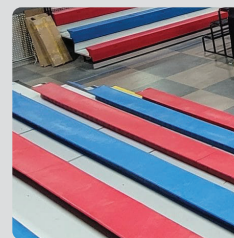

## 15 Standard Colours. Endless Possibilities.

Available in 15 standard colours and endless custom hues, your venue's formed-poly seats will be the star of the show. Incorporate patterns, symbols or your home team's initials into your seating system design by using contrasting colours of seats.

### Standard Colours & Finishes

WHITE S-01	YELLOW S-04	ORANGE S-07	LIGHT BLUE S-10	PURPLE S-13
GRAY S-02	TAN S-05	RED S-08	MED. BLUE S-11	GREEN S-14
BLACK S-03	GOLD S-06	BURGUNDY S-09	DARK BLUE S-12	DARK GREEN S-15

### Classic Wood Finish

Our classic Southern Yellow Pine bench finish is triple-sanded and finished with two coats of semi-gloss polyurethane. Sheridan's wooden seats offer a classic look and are tough on wear and tear.

### Custom Colours

Choose any custom hue to match your venue's palette, brand or team colours. Available for an additional fee.

S-08 & S-12

S-10, S-11 & S-12

S-08

S-30

S-11 & S-08

S-12