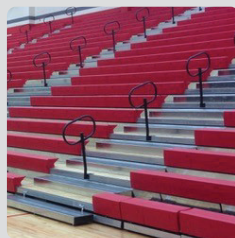

## 15 Standard Colours. Endless Possibilities.

Available in 15 standard colours and endless custom hues, your venue's formed-poly seats will be the star of the show. Incorporate patterns, symbols or your home team's initials into your seating system design by using contrasting colours of seats.

### Classic Wood Finish

Our classic Southern Yellow Pine bench finish is triple-sanded and finished with two coats of semi-gloss polyurethane. Sheridan's wooden seats offer a classic look and are tough on wear and tear.

### Custom Colours

Choose any custom hue to match your venue's palette, brand or team colours. Available for an additional fee.

S-08 & S-12

S-10, S-11 & S-12

S-08

S-30

S-11 & S-08

S-12