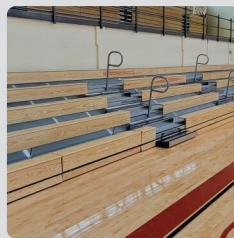

## 15 Standard Colours. Endless Possibilities.

Available in 15 standard colours and endless custom hues, your venue's formed-poly seats will be the star of the show. Incorporate patterns, symbols or your home team's initials into your seating system design by using contrasting colours of seats.

### Classic Wood Finish

Our classic Southern Yellow Pine bench finish is triple-sanded and finished with two coats of semi-gloss polyurethane. Sheridan's wooden seats offer a classic look and are tough on wear and tear.

### Custom Colours

Choose any custom hue to match your venue's palette, brand or team colours. Available for an additional fee.

S-08 & S-12

S-10, S-11 & S-12

S-08

S-30

S-11 & S-08

S-12