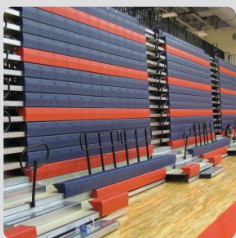

## 15 Standard Colours. Endless Possibilities.

Available in 15 standard colours and endless custom hues, your venue's formed-poly seats will be the star of the show. Incorporate patterns, symbols or your home team's initials into your seating system design by using contrasting colours of seats.

### Standard Colours & Finishes

WHITE S-01	YELLOW S-04	ORANGE S-07	LIGHT BLUE S-10	PURPLE S-13
GRAY S-02	TAN S-05	RED S-08	MED. BLUE S-11	GREEN S-14
BLACK S-03	GOLD S-06	BURGUNDY S-09	DARK BLUE S-12	DARK GREEN S-15

### Classic Wood Finish

Our classic Southern Yellow Pine bench finish is triple-sanded and finished with two coats of semi-gloss polyurethane. Sheridan's wooden seats offer a classic look and are tough on wear and tear.

### Custom Colours

Choose any custom hue to match your venue's palette, brand or team colours. Available for an additional fee.

S-08 & S-12

S-10, S-11 & S-12

S-08

S-30

S-11 & S-08

S-12